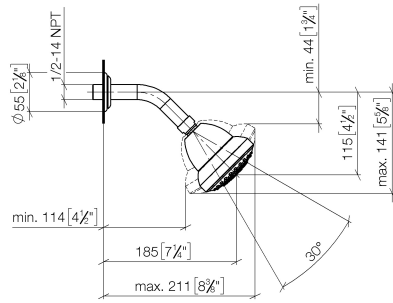

28 508 360

- 200mm projection
- ball-joint pivotable through 30°
- Three settings: PURIFY RAIN, COMPACT SOFT FLOW, COMPACT AQUAPRESSURE FLOW, max. flow rate 9 l/min (at 3 bar)
- Function from: 7 l/min
- with anti-scale system
- spray head Ø 94mm
- rosette Ø 55 mm
- 1/2" connection

	Chrome	28 508 360-00
	Chrome	28 508 360-00 0010
	Brushed Platinum	28 508 360-06 0010
	Brushed Platinum	28 508 360-06
	Platinum	28 508 360-08 0010
	Platinum	28 508 360-08
	Durabass (23kt Gold)	28 508 360-09 0010
	Durabass (23kt Gold)	28 508 360-09
	Brushed Durabass (23kt Gold)	28 508 360-28 0010
	Brushed Durabass (23kt Gold)	28 508 360-28
	Brushed Dark Platinum	28 508 360-99 0010
	Brushed Dark Platinum	28 508 360-99

Recommended miscellaneous

- Concealed wall elbow -** 35 085 970 90
- max. recess depth 163 mm
 - min. recess depth 90 mm

28 508 360

mm [inches]

Flow rate chart

28 508 360

Spare parts list

No.	Item Number	Name	Quantity used	Delivery time
1	09 27 35 003-00	rosette	1	10
2	90 14 10 026 00 90	seal	1	2
3	09 11 03 011-00	connection	1	10
4	04 12 11 120 00-00	shower	1	10