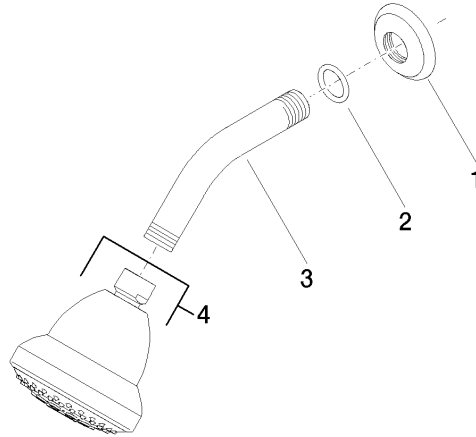

28 508 360

- 200mm projection
- ball-joint pivotable through 30°
- Three settings: PURIFY RAIN, COMPACT SOFT FLOW, COMPACT AQUAPRESSURE FLOW, max. flow rate 9 l/min (at 3 bar)
- Function from: 7 l/min
- with anti-scale system
- spray head Ø 94mm
- rosette Ø 55 mm
- 1/2" connection

	Chrome	28 508 360-00
	Chrome	28 508 360-00 0010
	Brushed Platinum	28 508 360-06 0010
	Brushed Platinum	28 508 360-06
	Platinum	28 508 360-08 0010
	Platinum	28 508 360-08
	Durabass (23kt Gold)	28 508 360-09 0010
	Durabass (23kt Gold)	28 508 360-09
	Brushed Durabass (23kt Gold)	28 508 360-28 0010
	Brushed Durabass (23kt Gold)	28 508 360-28
	Brushed Dark Platinum	28 508 360-99 0010
	Brushed Dark Platinum	28 508 360-99

Recommended miscellaneous

- Concealed wall elbow -** 35 085 970 90
- max. recess depth 163 mm
 - min. recess depth 90 mm

28 508 360

mm [inches]

Flow rate chart

28 508 360

Spare parts list

No.	Item Number	Name	Quantity used	Delivery time
1	09 27 35 003-00	rosette	1	10
2	90 14 10 026 00 90	seal	1	2
3	09 11 03 011-00	connection	1	10
4	04 12 11 120 00-00	shower	1	10